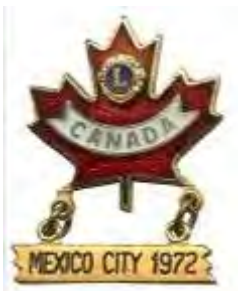

**MD "A" - ONTARIO
MISCELLANEOUS ISSUES**

* NOTE: There are numerous variations of the 1960 wood cut pin. This is caused by the texture and color of the wood that was used in the production of the pins. Although the pins would indicate that they were issued by MD-A, they actually were issued by an individual District Governor to give him some trading material during the LCI convention in 1960.

1972